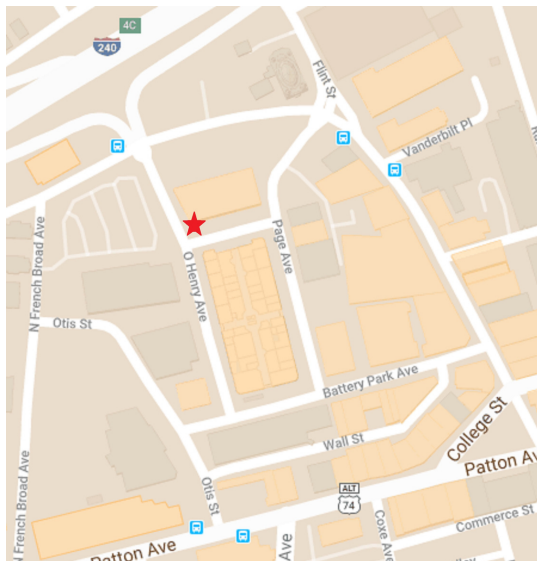

Shopping

Ragtime Vintage
828.225.8889

Rocket Fizz
828.575.2360

Southern Charm
828.285.8738

Spice and Tea Exchange
828.505.7348

Spiritex
828.254.3375

Street Fair
828.253.0836

Sunfroot Solar Gift
828.545.7970

Ten Thousand Villages
828.254.8374

The Bee Charmer
828.424.7274

The Violet Owl
828.785.3041

Tops for Shoes
828.254.6721

Union Boutique
828.2593300

Urban Outfitters
828.232.4153

Vavavoom
828.254.6329

Vintage Moon
828.225.2768

Helpful Information

Off-Leash Dog Parks

French Broad River Park – 508 Riverview Dr.
Azalea Dog Park – Azalea Rd E.

Full Service Grooming

Pawsitivity Pet Spa – 1388 Patton Ave, Asheville, NC
828.505.8278

Emergency Vet

Medvet 24 Hour Veterinary
Services 677 Brevard Rd Asheville, NC
828.665.4399

The Dog Door

If downtown becomes too overwhelming for your four-legged tourist, you are always welcome back at The Dog Door!

Welcome to Asheville